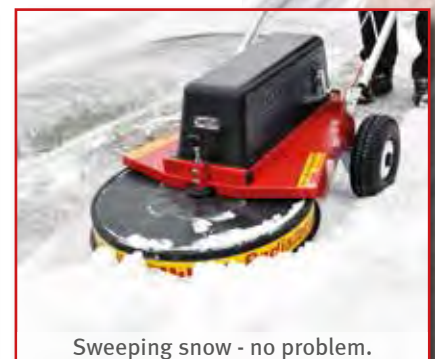

Image: MAR 800 Charger with windrow maker

Advantages and special features

These battery powered radial brushes MAR 800 Charger and WR 900 Charger are very easily to handle and have a nearly silent mode of operation. Equipped with a large battery and a powerful DC motor they are perfect for cleaning up large courtyard areas and dirty passages. These professional machines of the 800er and 900er series don't differ in their working width but only in the height of the brush container. The higher the brush container the larger volumed dirt can be moved.

You will find the video of MAR 800 charger + WR 900 charger right here!

Special equipment

- water-spraying equipment for dust control
- narrow wheels 16 x 6,5-6 4PRTT for a broader ground pad of tyres
- broad roller feeler for a broader ground pad of guide wheel

Technical data

Type of machine	MAR 800 Charger	WR 900 Charger
Brush drive	12V-DC motor	
Battery	12V 63Ah starter battery	
Charger	special charger with automatic switch-off (overchargeprotection)	
Duration of use	upt o 2,5 hours	
Brush	Polypropylen brush	
Working width	870 mm	
Direction of rotation of brush	left/right	
Area coverage	2500 m ² /h	
Height of brush container (incl. brush)	18 cm	23 cm
Tyres	solid tyre, pneumatic tyres 260/85 with ball bearings (groove ball bearings)	
Guide wheel	125er solid tyre	160er solid tyre
Weight	61 kg	63 kg
Accessory	Windrow maker 800er Cleanbag 800/900er	Windrow maker 900er Cleanbag 800/900er

(Technical data are approximate and non-binding.)

WR 900 Akku pushes much food.

Perfect for cleaning courtyard areas.

Sweeping snow - no problem.

A Westermann that can clean!