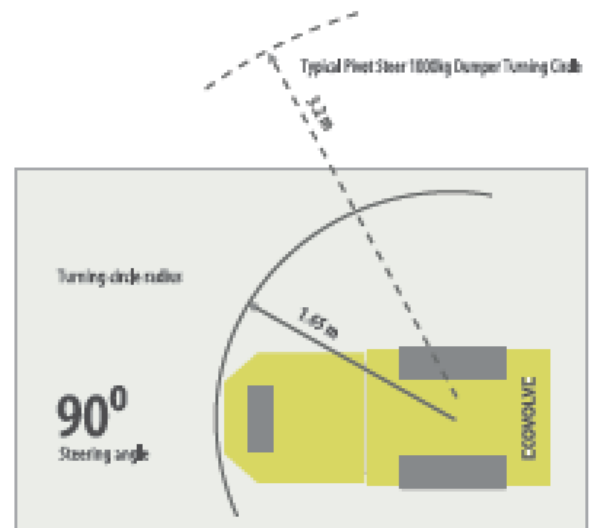

DRIVE CHARACTERISTICS

Driving speed

Ride on 0-8 km/h

Walk behind 0-4 km/h

All prices/specifications subject to change without notice.

Add 10%GST Australia only