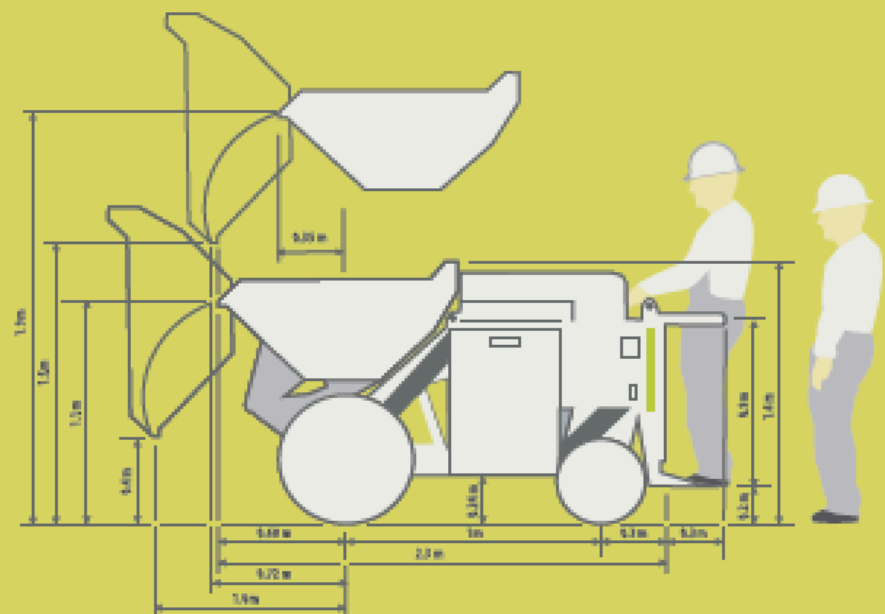

DRIVE CHARACTERISTICS

Driving speed

Ride on 0-8 km/h

Walk behind 0-4 km/h

All prices/specifications subject to change without notice.

Add 10%GST Australia only